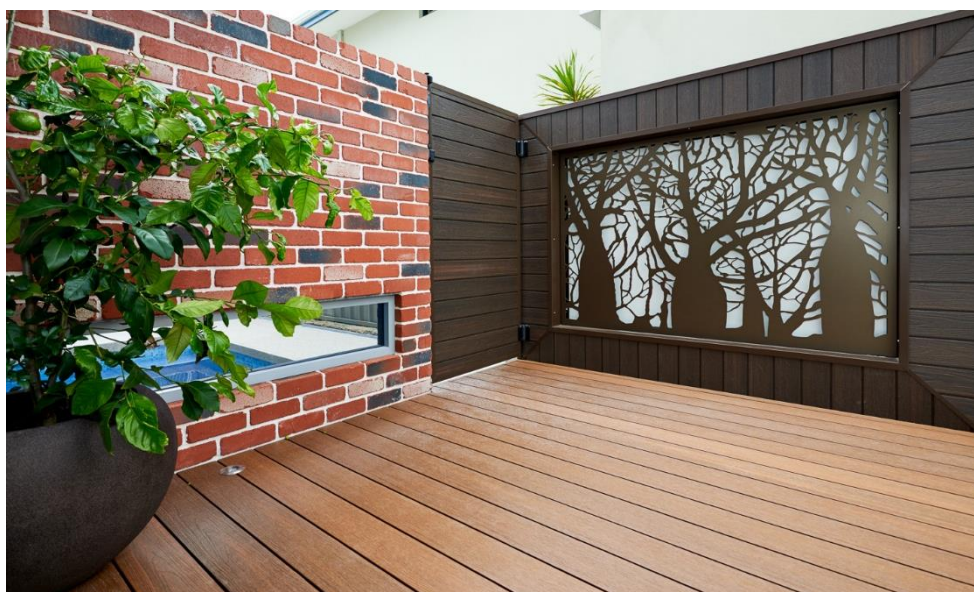

Advantages of using NewTechWood:

- Real timber look and feel
- Fully capped – around all four sides for full protection
- Modern choice of colours
- Complementary Product range – Decking, Screening, Fascias and Cladding
- Residential and Commercial Project applications
- Low maintenance – No oiling, sealing or painting
- Environmentally friendly and responsible - Made from 95% recycled materials
- Resistant to UV, moisture, staining, mould, rot and termites
- Durable – won't crack or split
- Hidden clip system
- Set at a lower price point than comparable brands
- Backed by a 25 year Warranty (10 years for commercial applications)
- Local Australian technical support team

Part of the beauty of a hardwood deck comes from the subtle mix of colour tones and hues, no single board is exactly alike. **NewTechWood's blending of natural tones produces the same wonderful look.** The fine-grained texture gives the deck boards a natural, bare feet feel at home, and there is no danger of splinters.

NewTechWood provides a system of integrated finishing profiles to make installation easy and to give your project a seamless quality.