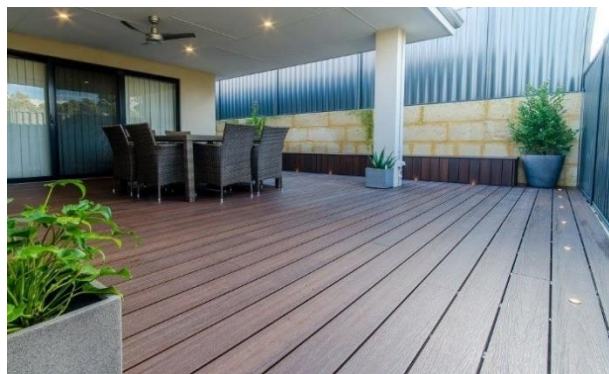

Reduces carbon footprint.

Eco and environmentally friendly.